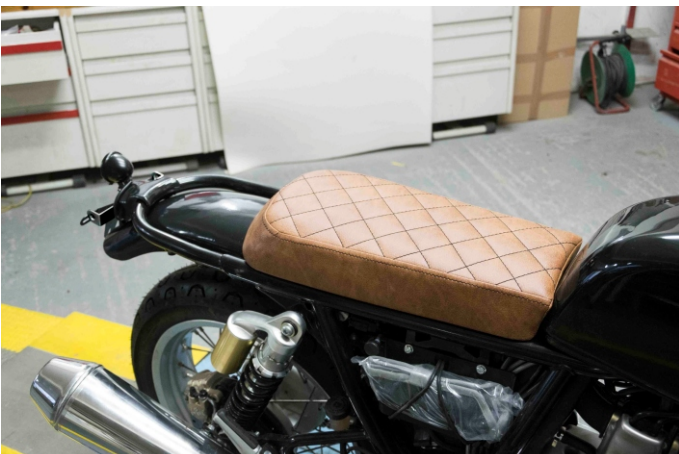

C-RACER
www.c-racer.com

INSTRUCTION

Model	Product	Code
Royal Enfield Interceptor 650 Royal Enfield Continental GT 650	Scrablet Seat	SCR-RE-SCRAB

You are advised to read the instructions carefully, before you proceed to any changes.
Any modifications on your motorcycle should be performed by specialized personnel,
however the installation process of this product is quite easy if you follow the instructions below.

CONTENTS

1 X Plastic Seat with uphoster

1-2

The new seat cover is placed exactly the same as your original seat cover – you simply remove the old one and place the new one.

The end result should appear as in the photo
Thank you for choosing one of our products.