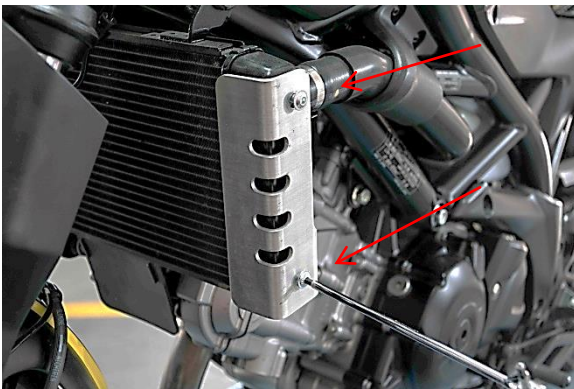

INSTRUCTION

Model	Product	code
SUZUKI SV 650 2016+	RADIATOR GRILL	RGSV-SS/SB/BS/BB

CONTENTS

- 1 X aluminum grill
- 4 X screws M6X12 crosshead screwdriver
- 4 X plastic washers M6X18

Remove the old radiator side protector.

Place the grill in position using , if you like, the plastic washers.