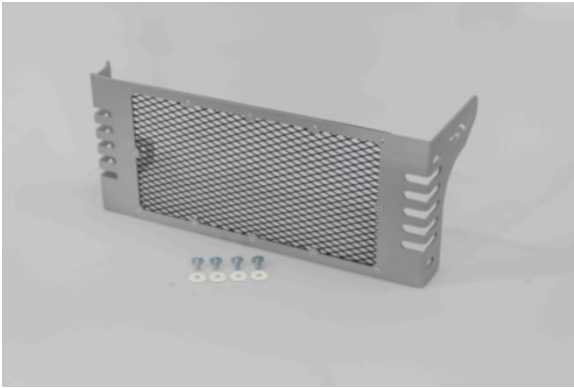

INSTRUCTION

Model	Product	code
SUZUKI SV 650 2016+	RADIATOR GRILL	RGSV-SS/SB/BS/BB

CONTENTS

- 1 X aluminum grill
- 4 X screws M6X12 crosshead screwdriver
- 4 X plastic washers M6X18

Remove the old radiator side protector.

Place the grill in position using , if you like, the plastic washers.