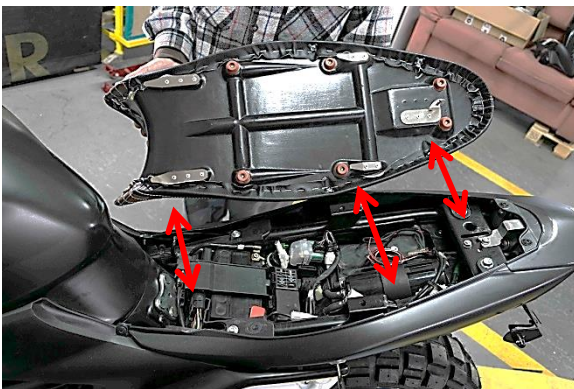

www.c-racer.co

INSTRUCTION

Model	Product	code
SUZUKI SV 650 2016+	SEAT BASE & UPHOLSTERY	SCRSV-BBSW/BLSW

CONTENTS

The product is ready for use and does not require any extras.

It is placed in exactly the same way as the original seat.